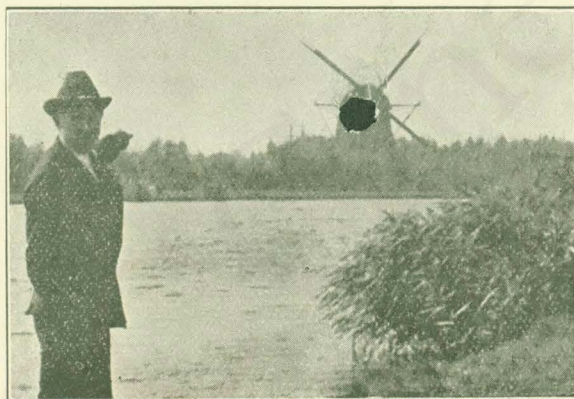

Quantity

PATHEX REVIEW

"Pathex Review" Number Three

No. R3   One Reel $1.75

Fighting the River Flowers: How the Florida rivers are being cleared of the beautiful but pestiferous water hyacinth. **Signs of Spring:** The polar bears of the circus start their spring training. **Philippine Flappers:** The latest styles in island footwear.

TRAVEL

"Hiking Through Holland with Will Rogers"

No. T60   One Reel $1.75

The second of the Will Rogers Travel-esques. He conducts a tour through the canals of Amsterdam, through the cobbled streets of Vollandam, and across the Zuider Zee to the quaint Isle of Marken, introducing the inhabitants as he goes along. An extremely interesting and amusing reel.

Quantity

SPORTS

"Swimming Form"

No. E34   One Reel $1.75

The famous Gertrude Ederle shows both in and out of water just why she excels in this sport. Breathing, precision of arm movement, and foot action are all clearly demonstrated. The great Ethelda Bleib-trey imitates the fish and she and one of her troupe do a "Pin Wheel." A particularly interesting sport reel.

ANIMAL LIFE

"The Spirit of Play"

No. A32   One Reel $1.75

The play instinct is born in every living creature. Kittens, puppies, young foxes and bear cubs all romp and play through this interesting reel which will delight the whole family.

FOR BEST RESULTS

Each time film is used it is important to proceed as follows:

Place reel on the axle of rewriter on top of Projector. Before threading film through film gate turn the rewriter crank swiftly several times in order to make the film spin freely.

If film refuses to spin freely unwind it entirely on a table, then rewind and proceed again as above.