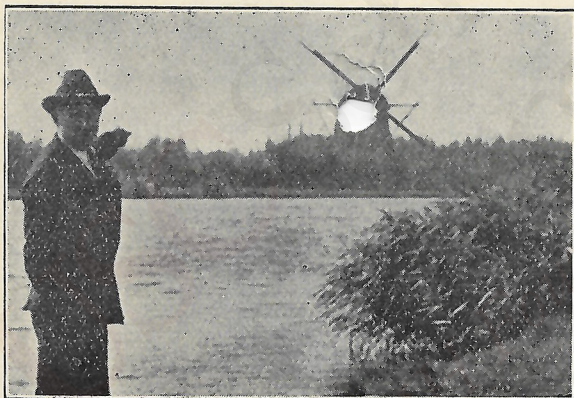

Quantity

PATHEX REVIEW

"Pathex Review" Number Three

No. R3   One Reel $1.75

Fighting the River Flowers: How the Florida rivers are being cleared of the beautiful but pestiferous water hyacinth.

Signs of Spring: The polar bears of the circus start their spring training.

Philippine Flappers: The latest styles in island footwear.

TRAVEL

"Hiking Through Holland with Will Rogers"

No. T60   One Reel $1.75

The second of the Will Rogers Travel-esques. He conducts a tour through the canals of Amsterdam, through the cobbled streets of Vollandam, and across the Zuider Zee to the quaint Isle of Marken, introducing the inhabitants as he goes along. An extremely interesting and amusing reel.

Quantity

SPORTS

"Swimming Form"

No. E34   One Reel $1.75

The famous Gertrude Ederle shows both in and out of water just why she excels in this sport. Breathing, precision of arm movement, and foot action are all clearly demonstrated. The great Ethelda Bleib-trey imitates the fish and she and one of her troupe do a "Pin Wheel." A particularly interesting sport reel.

ANIMAL LIFE

"The Spirit of Play"

No. A32   One Reel $1.75

The y instinct is born in every living creature. Kittens, puppies, young foxes and bear cubs all romp and play through this interesting reel which will delight the whole family.

FOR BEST RESULTS

Each time film is used it is important to proceed as follows:

Place reel on the axle of rewriter on top of Projector. Before threading film through film gate turn the rewriter crank swiftly several times in order to make the film spin freely.

If film refuses to spin freely unwind it entirely on a table, then rewind and proceed again as above.