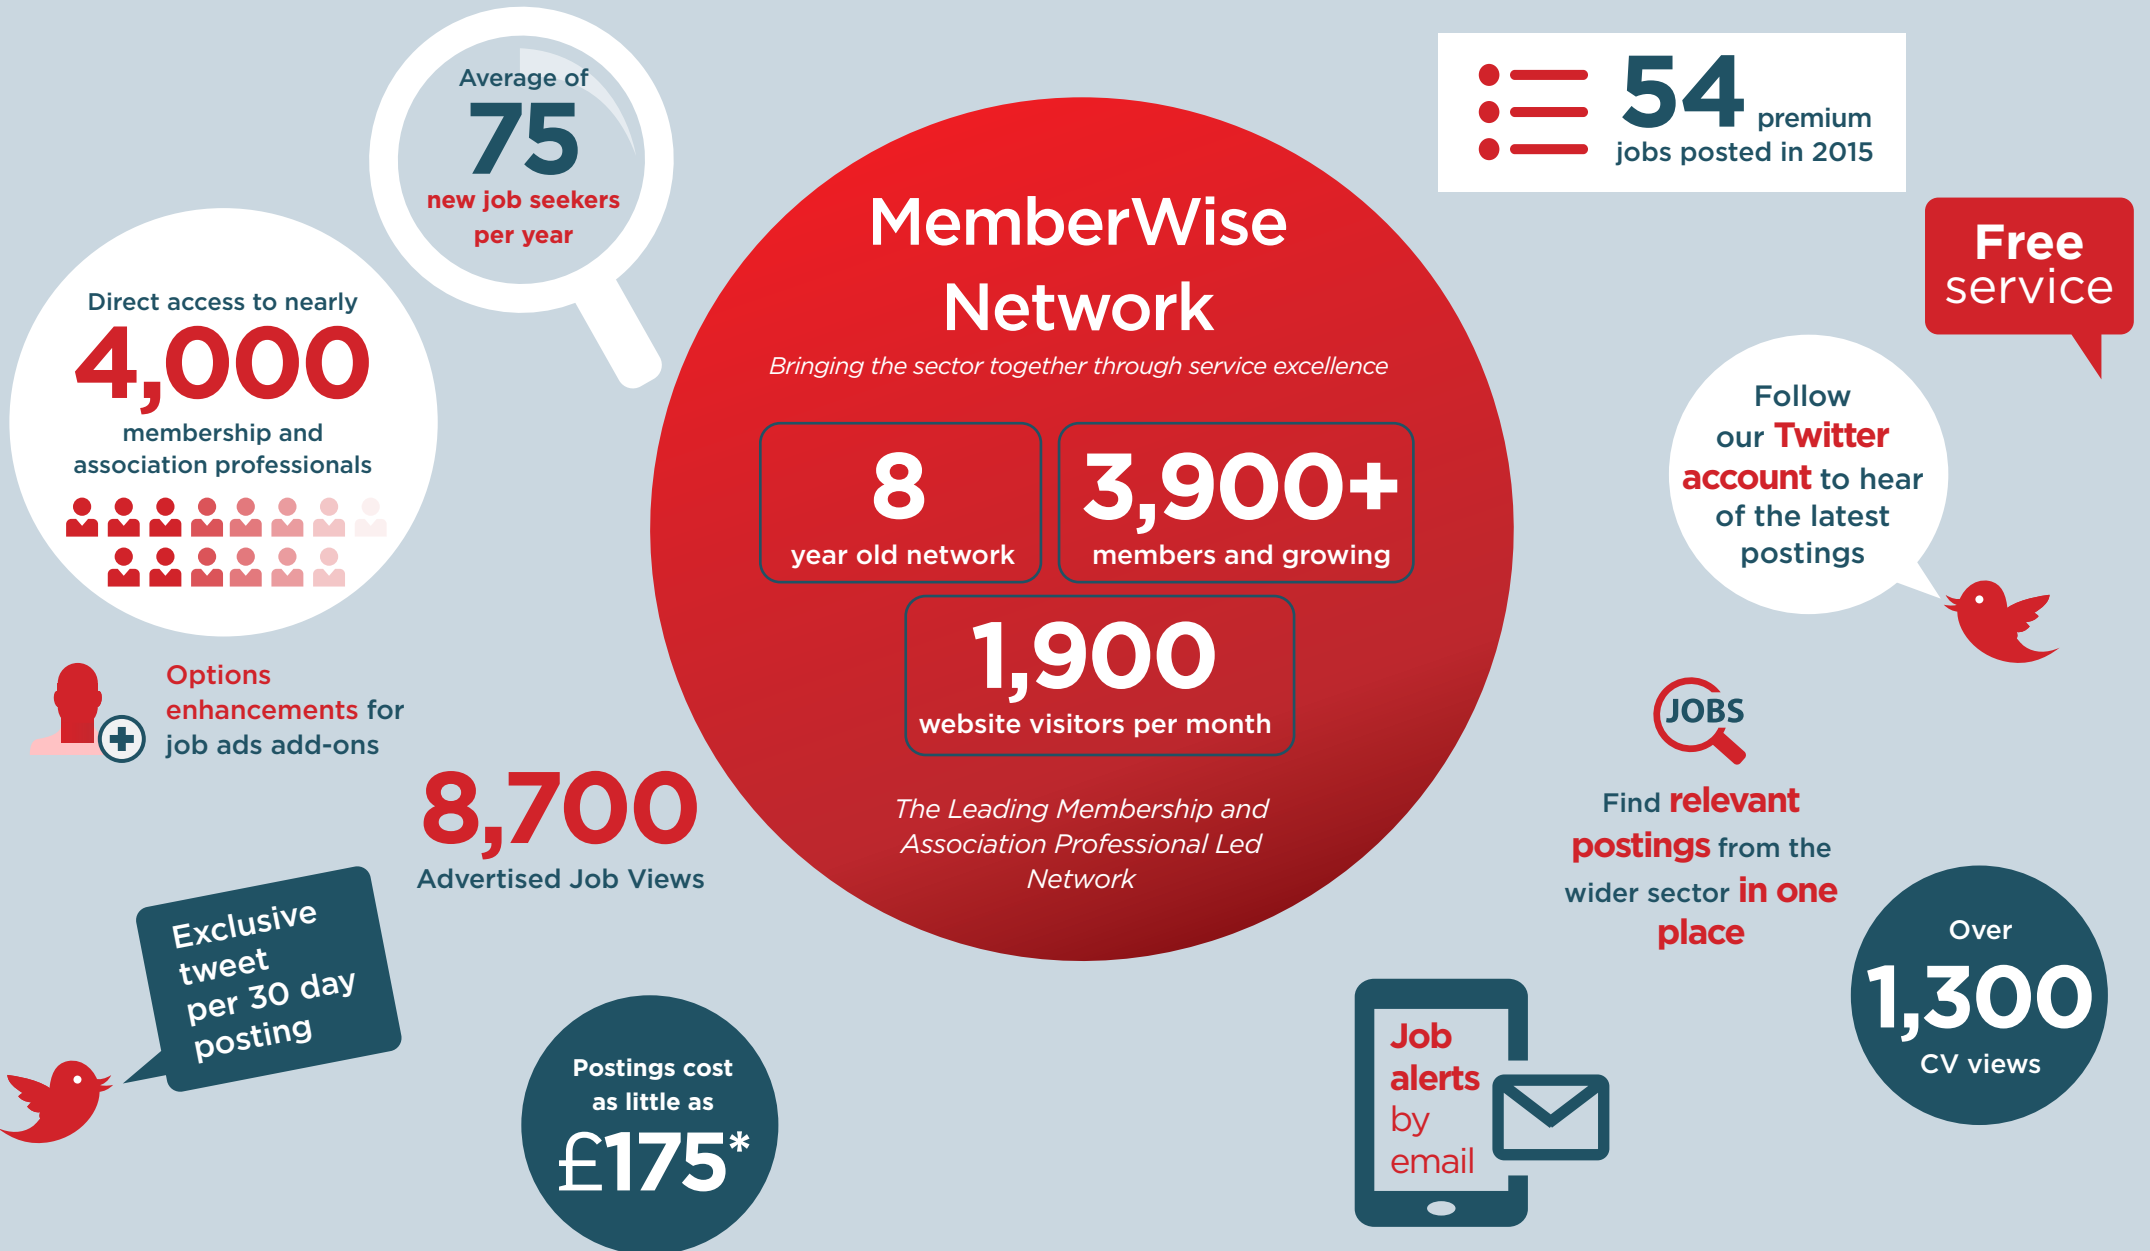

MemberWise

membershipjobs.com

*The latest vacancies at leading associations
and membership organisations*

Find Job

Employers and Agencies

Source a candidate directly from the sector using our cost-effective service

Candidates

Start broadening your experience and earning more

*Prices correct at time of printing, excluding VAT

Previous clients include:

- Association of Chartered Certified Accountants
- Association for Project Management
- British Association for Counselling and Psychotherapy
- British Promotional Merchandise Association,
- Chartered Institute of Ecology and Environmental Management
- Chartered Institute of Library and Information Professionals
- Chartered Institute of Patent Attorneys
- Chartered Institute of Public Finance and Accountancy
- Institution of Civil Engineers
- Institute of Fundraising
- Institute of Structural Engineers
- National Landlords Association
- Royal Aeronautical Society
- Royal College of General Practitioners
- Royal College of Physicians
- Royal College of Psychiatrists
- Royal College of Surgeons (England)
- Royal Institute of British Architects
- Royal Pharmaceutical Society
- Sports and Recreation Alliance
- The Energy Institute
- The Institute for the Motor Industry
- The Law Society